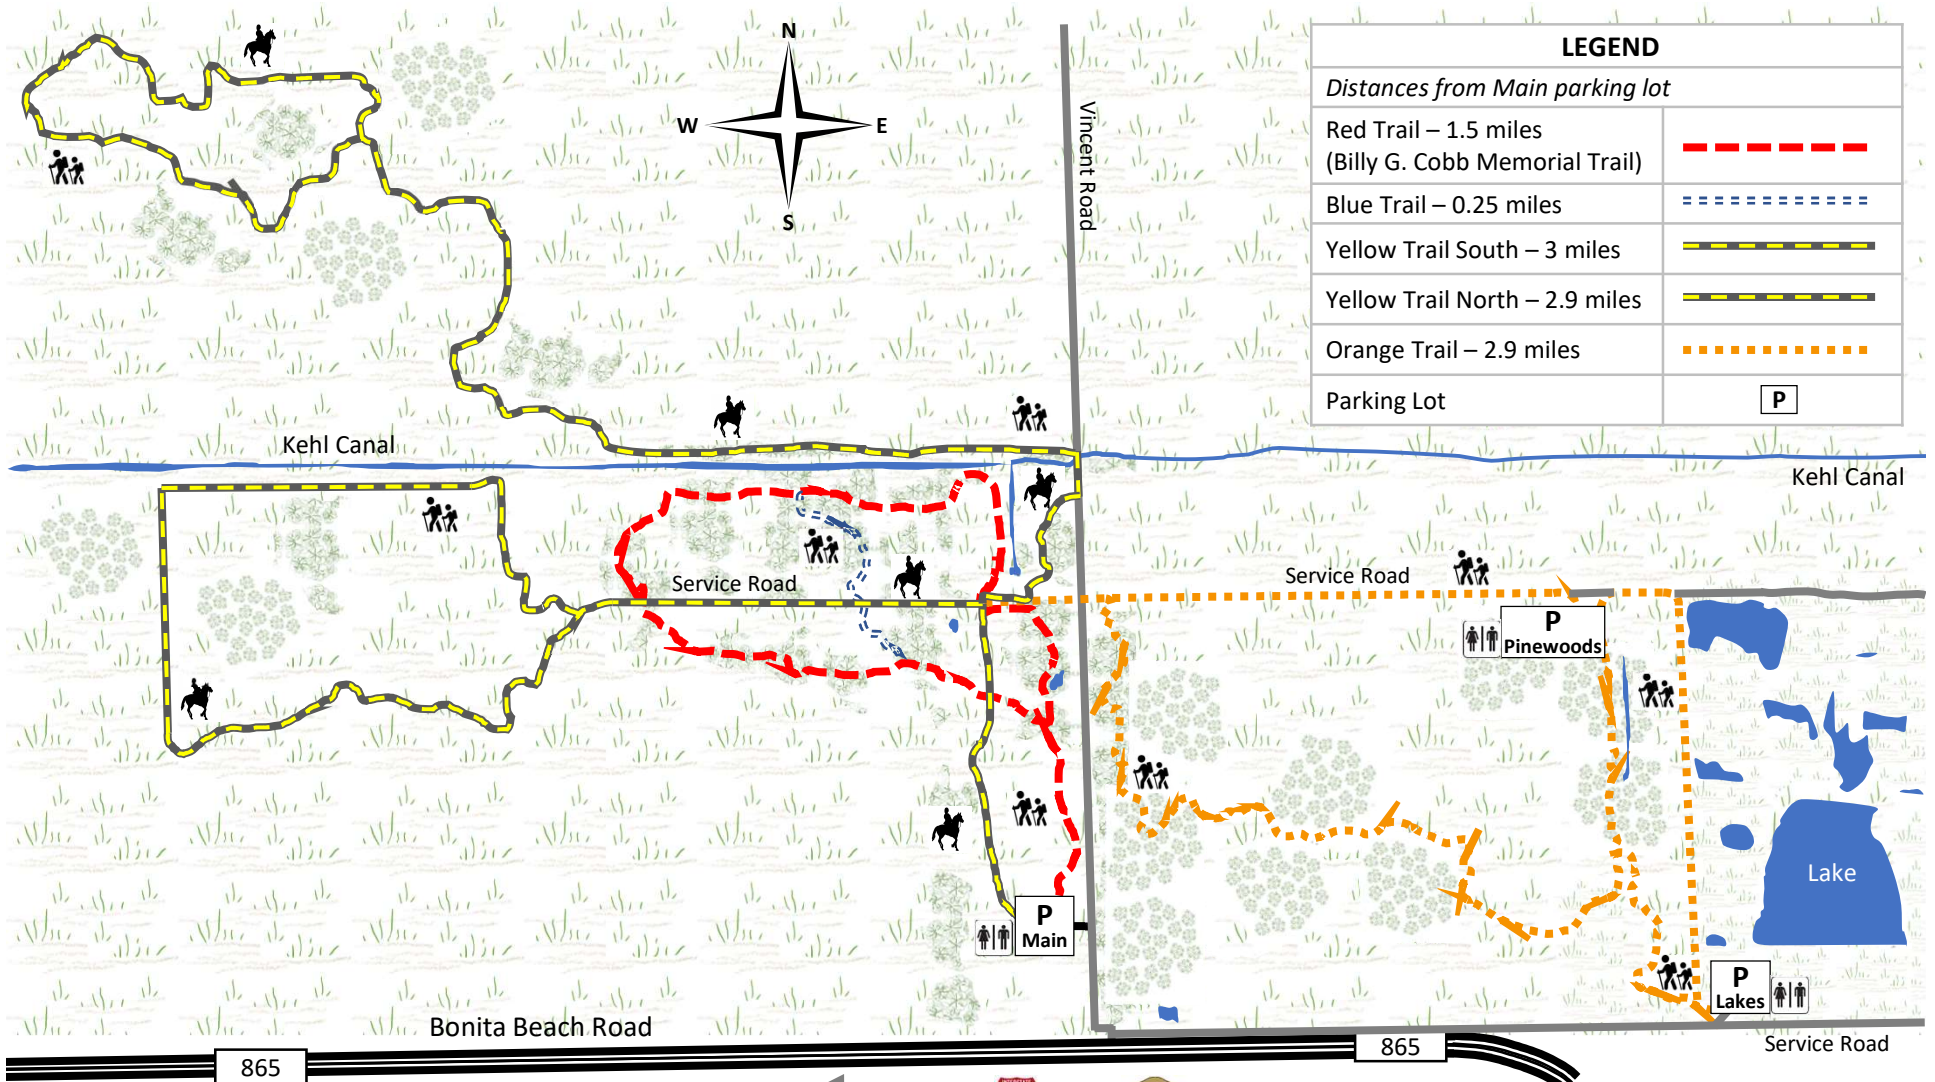

# CREW FLINT PEN STRAND HIKING TRAILS

**IN AN EMERGENCY CALL 911**

Main Parking Lot location is  
15970 Bonita Beach Road  
Bonita Springs, FL 34135

Crew Land & Water Trust | [www.crewtrust.org](http://www.crewtrust.org)

Fire Station

[sfwmd.gov](http://sfwmd.gov)

Not to Scale