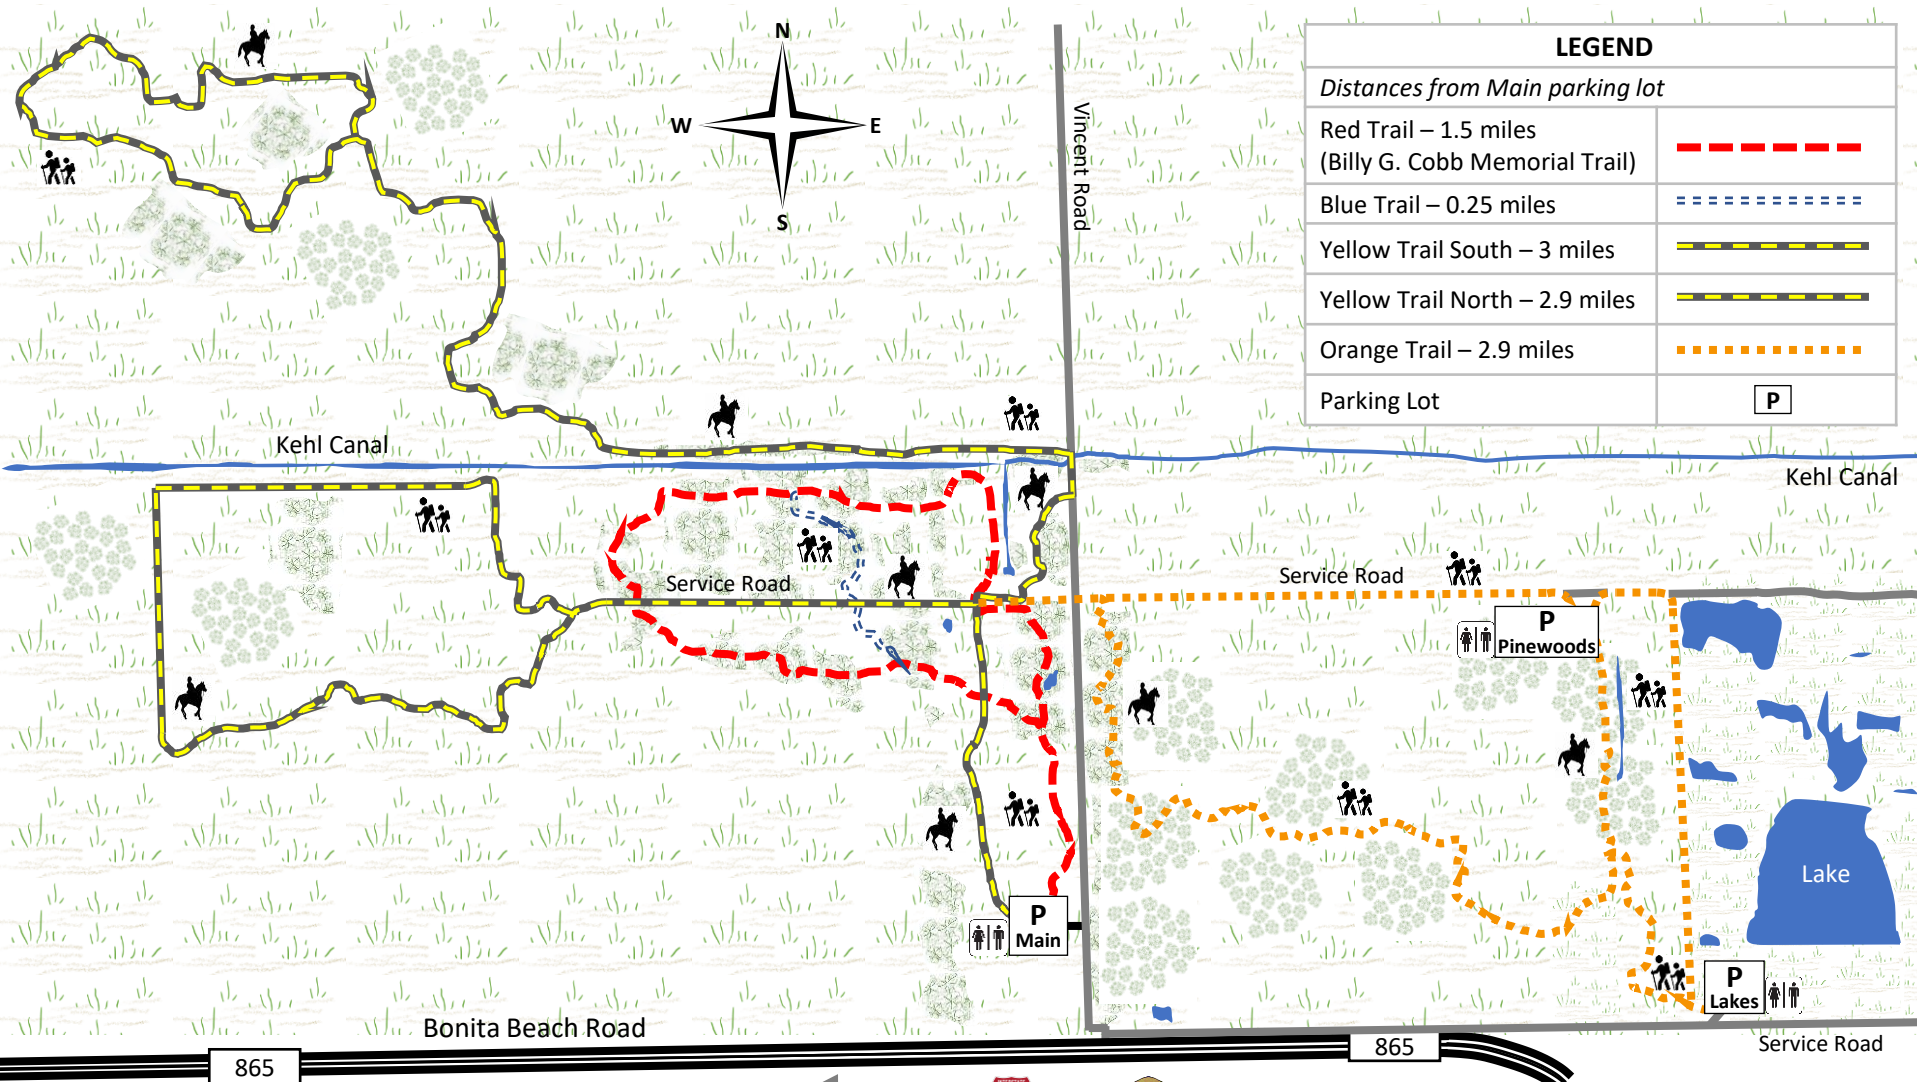

CREW FLINT PEN STRAND HIKING TRAILS

IN AN EMERGENCY CALL 911
 Main Parking Lot location is
 15970 Bonita Beach Road
 Bonita Springs, FL 34135

Remain on marked trails and do not enter adjacent areas marked as private property

4 miles Fire Station

Crew Land & Water Trust | www.crewtrust.org

Not to Scale