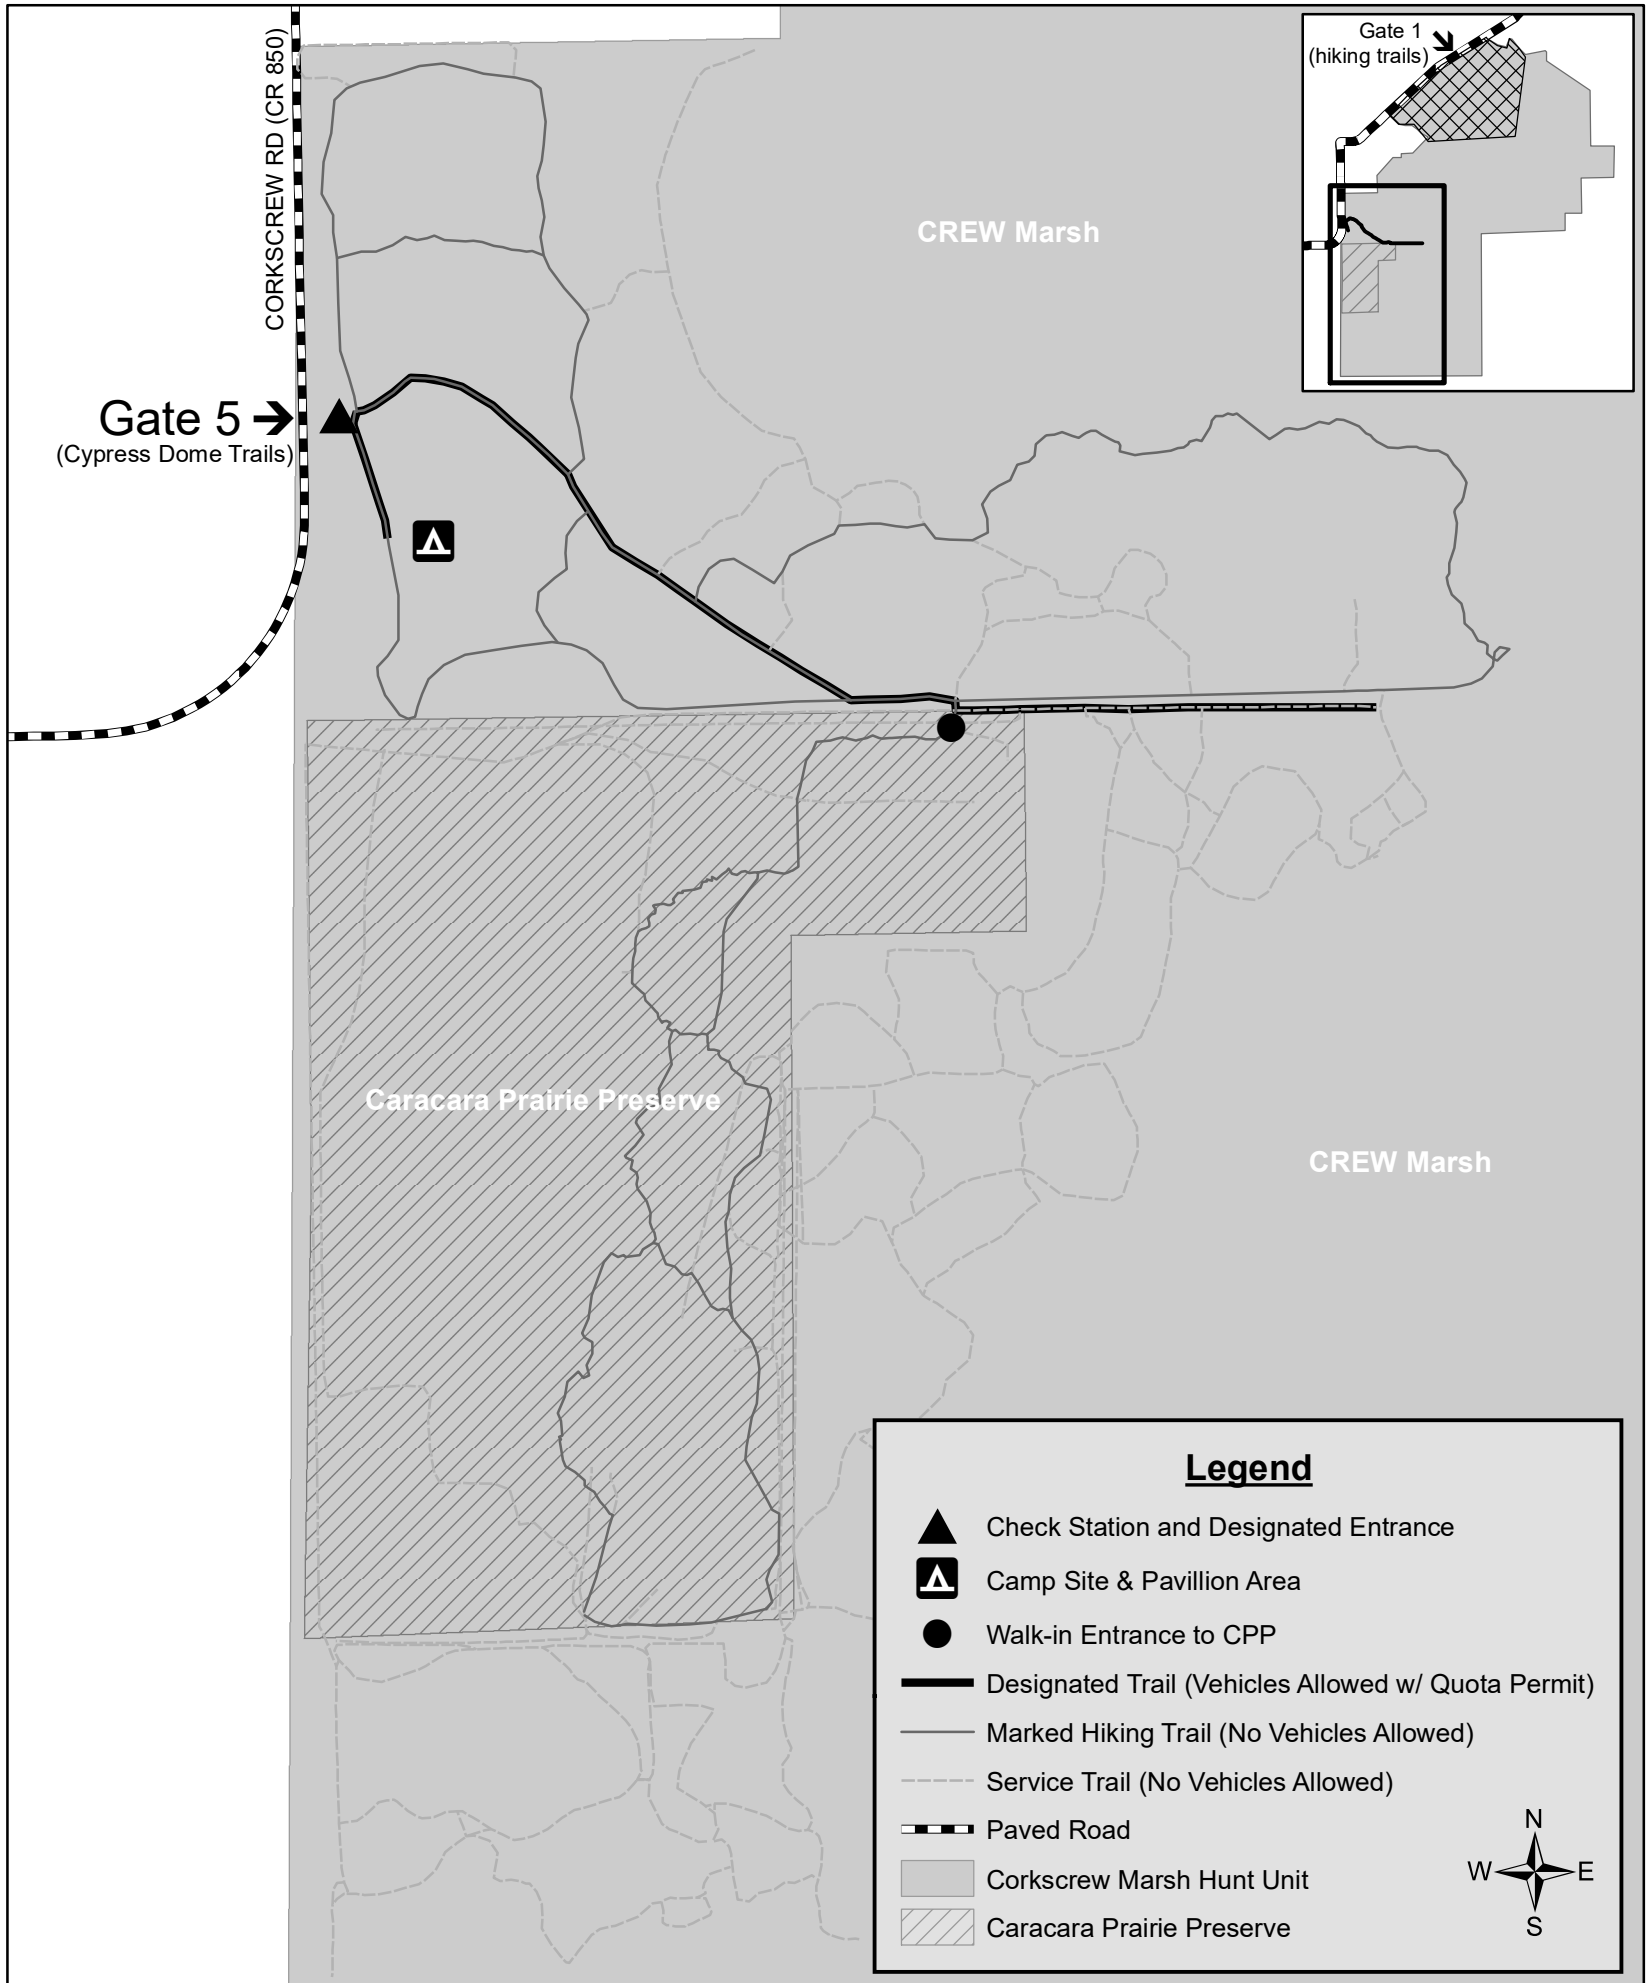

CREW Wildlife and Environmental Area Corkscrew Marsh Unit

0.25 0.125 0 0.25 Miles