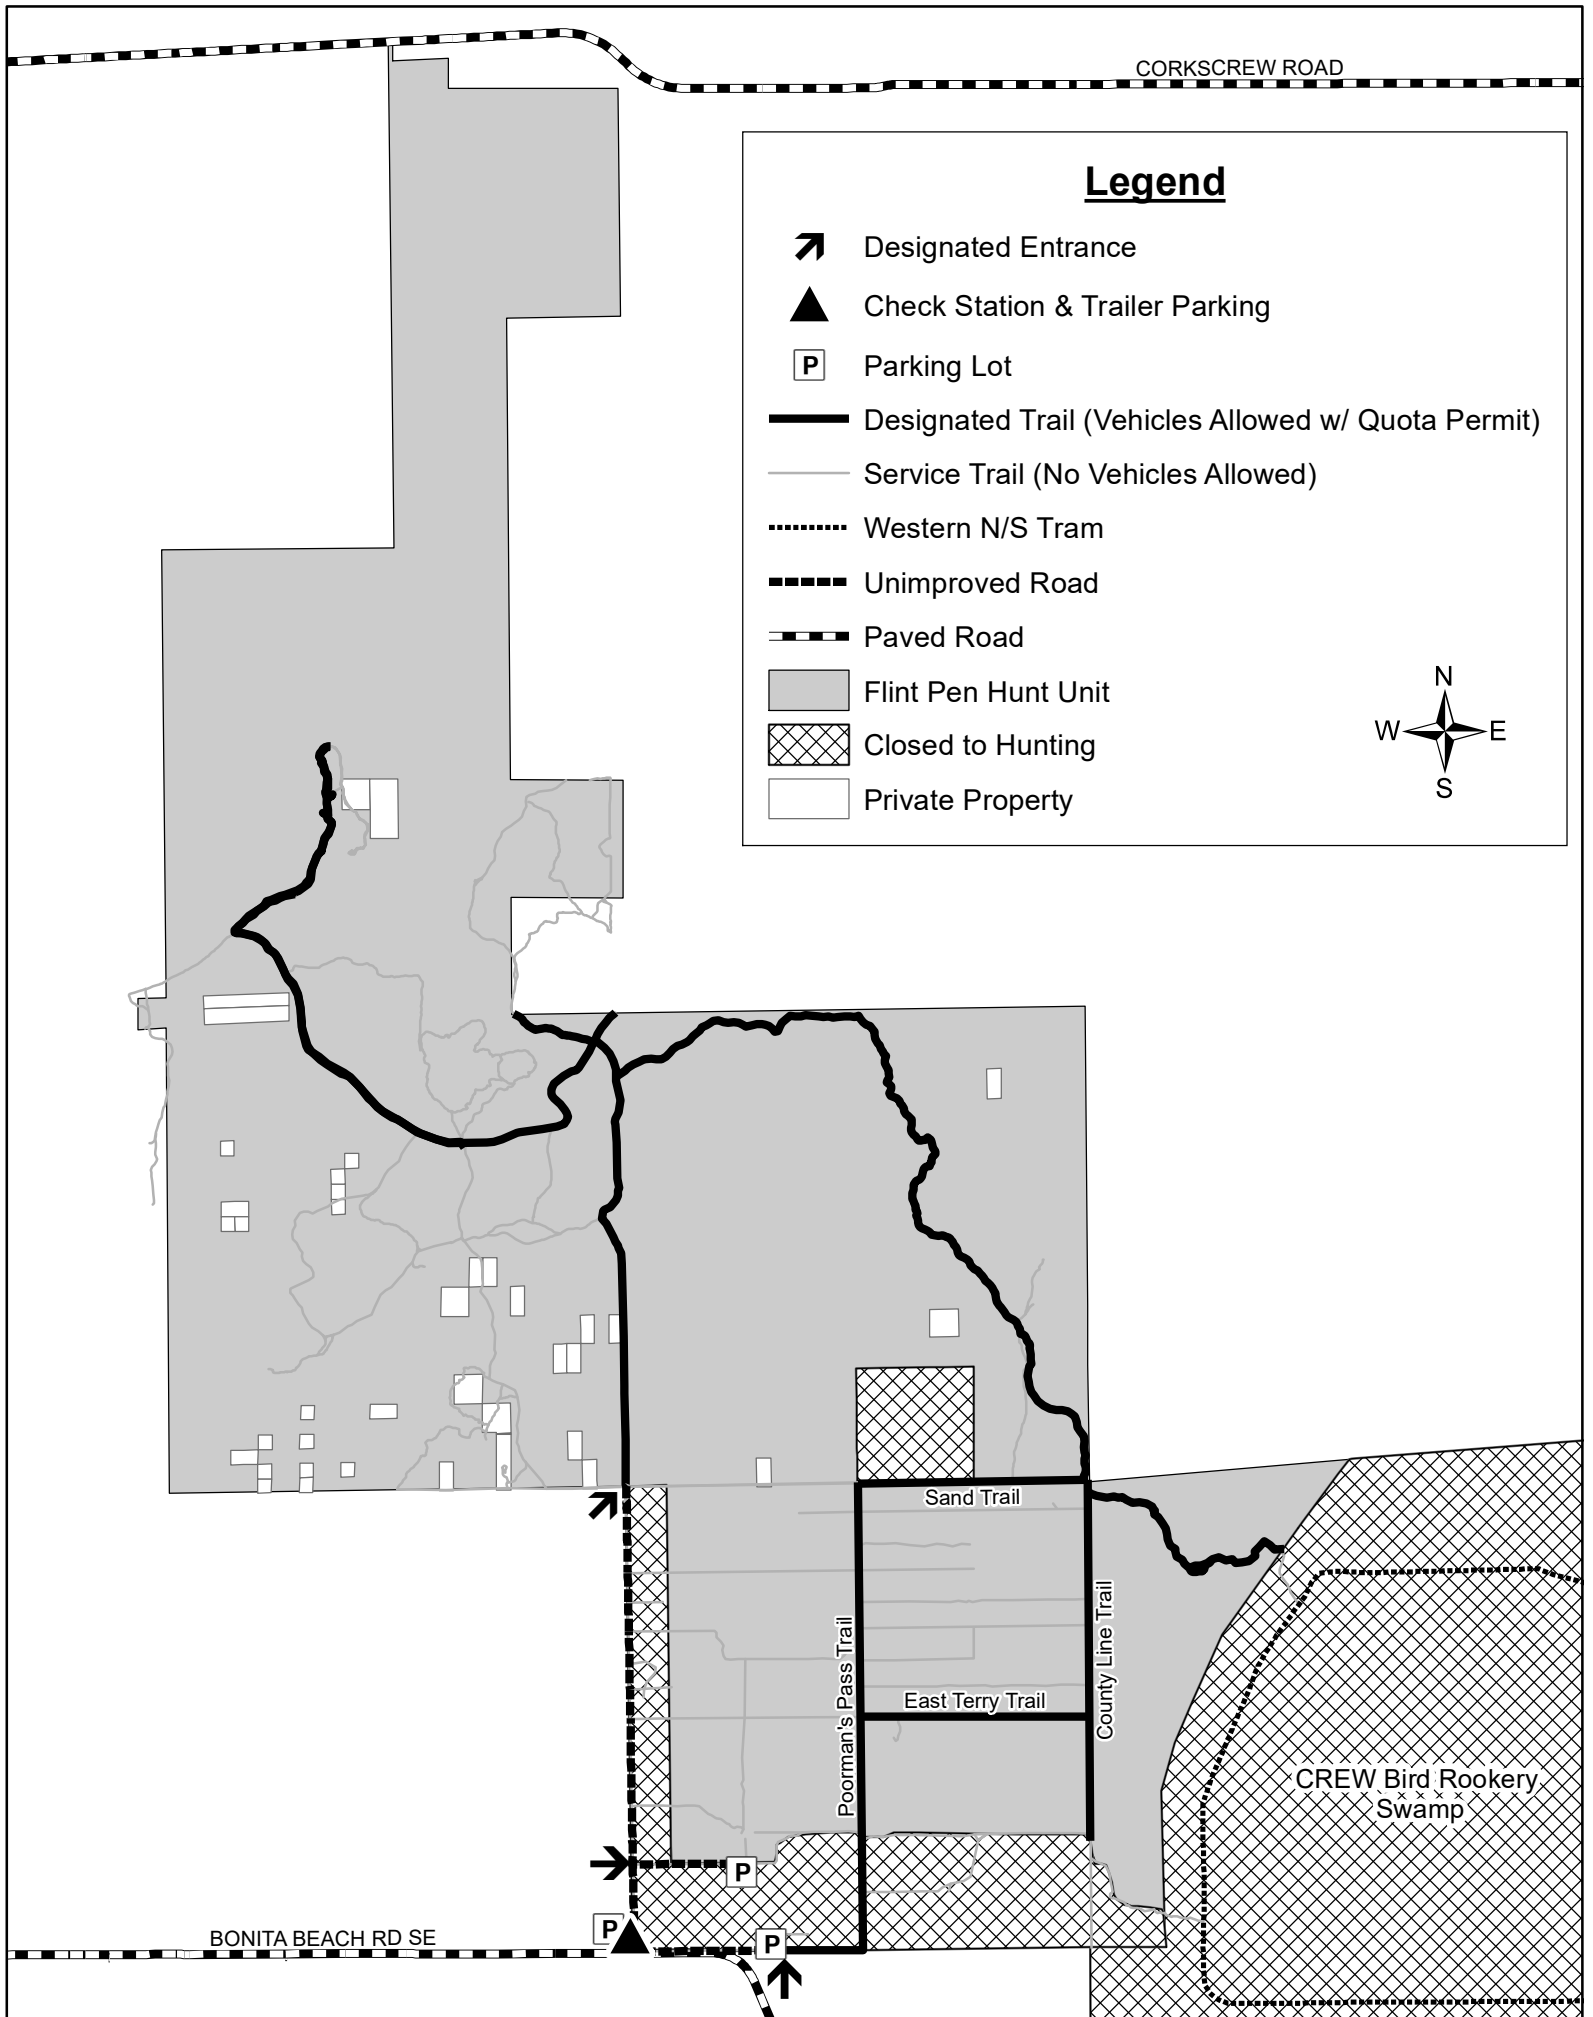

CREW Wildlife and Environmental Area Flint Pen Strand Unit

Legend

-  Designated Entrance
-  Check Station & Trailer Parking
-  Parking Lot
-  Designated Trail (Vehicles Allowed w/ Quota Permit)
-  Service Trail (No Vehicles Allowed)
-  Western N/S Tram
-  Unimproved Road
-  Paved Road
-  Flint Pen Hunt Unit
-  Closed to Hunting
-  Private Property