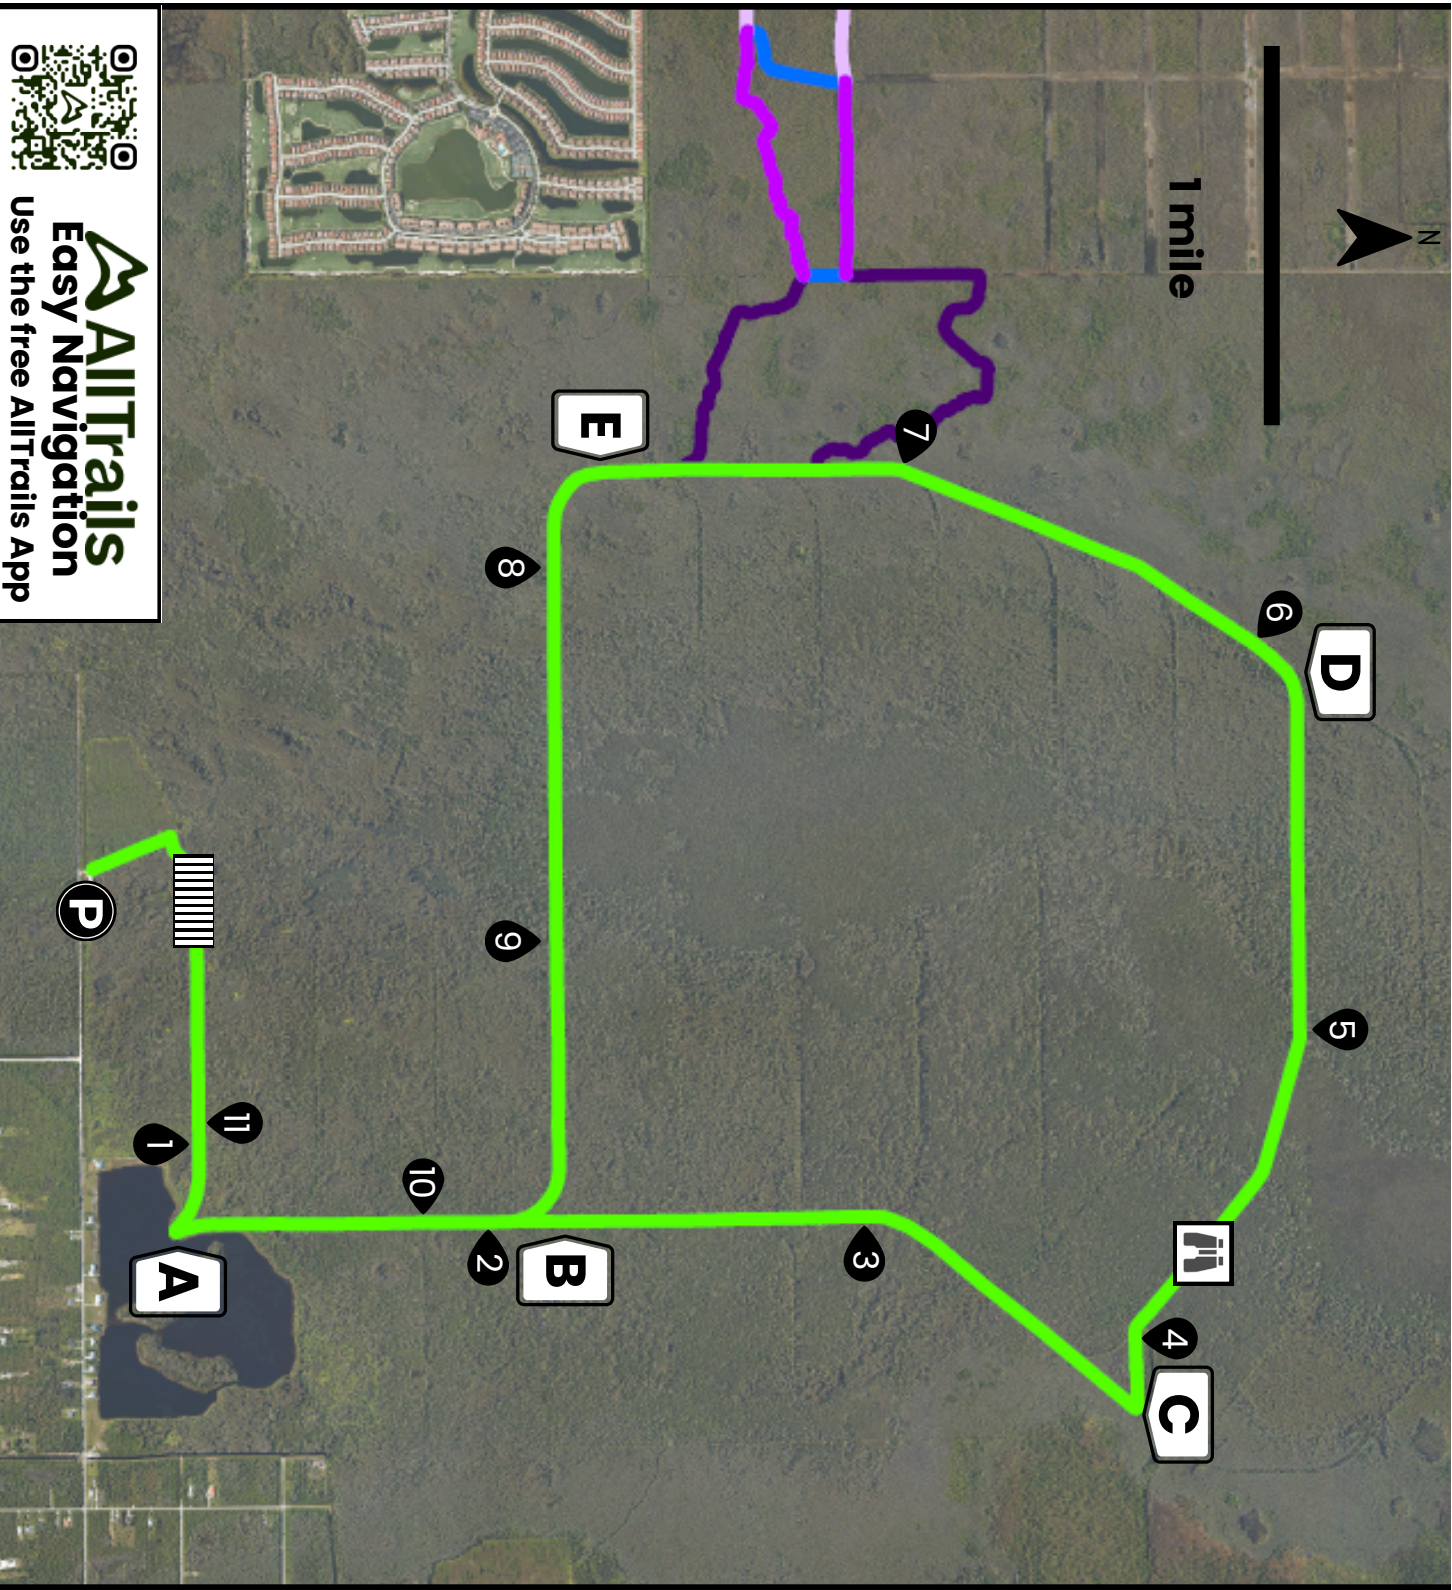

# Bird Rookery Swamp Trail

**P** 1295 Shady Hollow Blvd. W.,  
Naples, FL 34120

In Case of Emergency Call 911

**AllTrails**  
Easy Navigation  
Use the free AllTrails App

## Destination Distances

- Parking to End of Boardwalk:** 0.5 Miles
- Parking to A:** 1.25 miles
- A to B:** 0.90 miles
- B to C:** 1.72 miles
- C to D:** 2.04 miles
- D to E:** 2.0 miles
- E to B:** 1.75 miles

## Trail Lengths

- Bird Rookery Swamp Trail:** 12 miles
- Purple Trail to CREW Flint Pen Strand**
- Purple Bromeliad Loop:** 2.2 miles
- Purple Cypress Loop:** 3.2 miles
- Purple Pine Loop:** 4.2 miles
- Boardwalk**
- Bridge**
- Mile Marker**

# Explore

A **1,400 foot boardwalk** leading to a pond with abundant wildlife. Alligators, wading birds, otters, songbirds, wildflowers, air plants, and more can be seen throughout the trail.

This **12 mile loop** was originally a railroad tram used for logging this maple and bald cypress swamp. Though elevated, this trail may be seasonally wet.